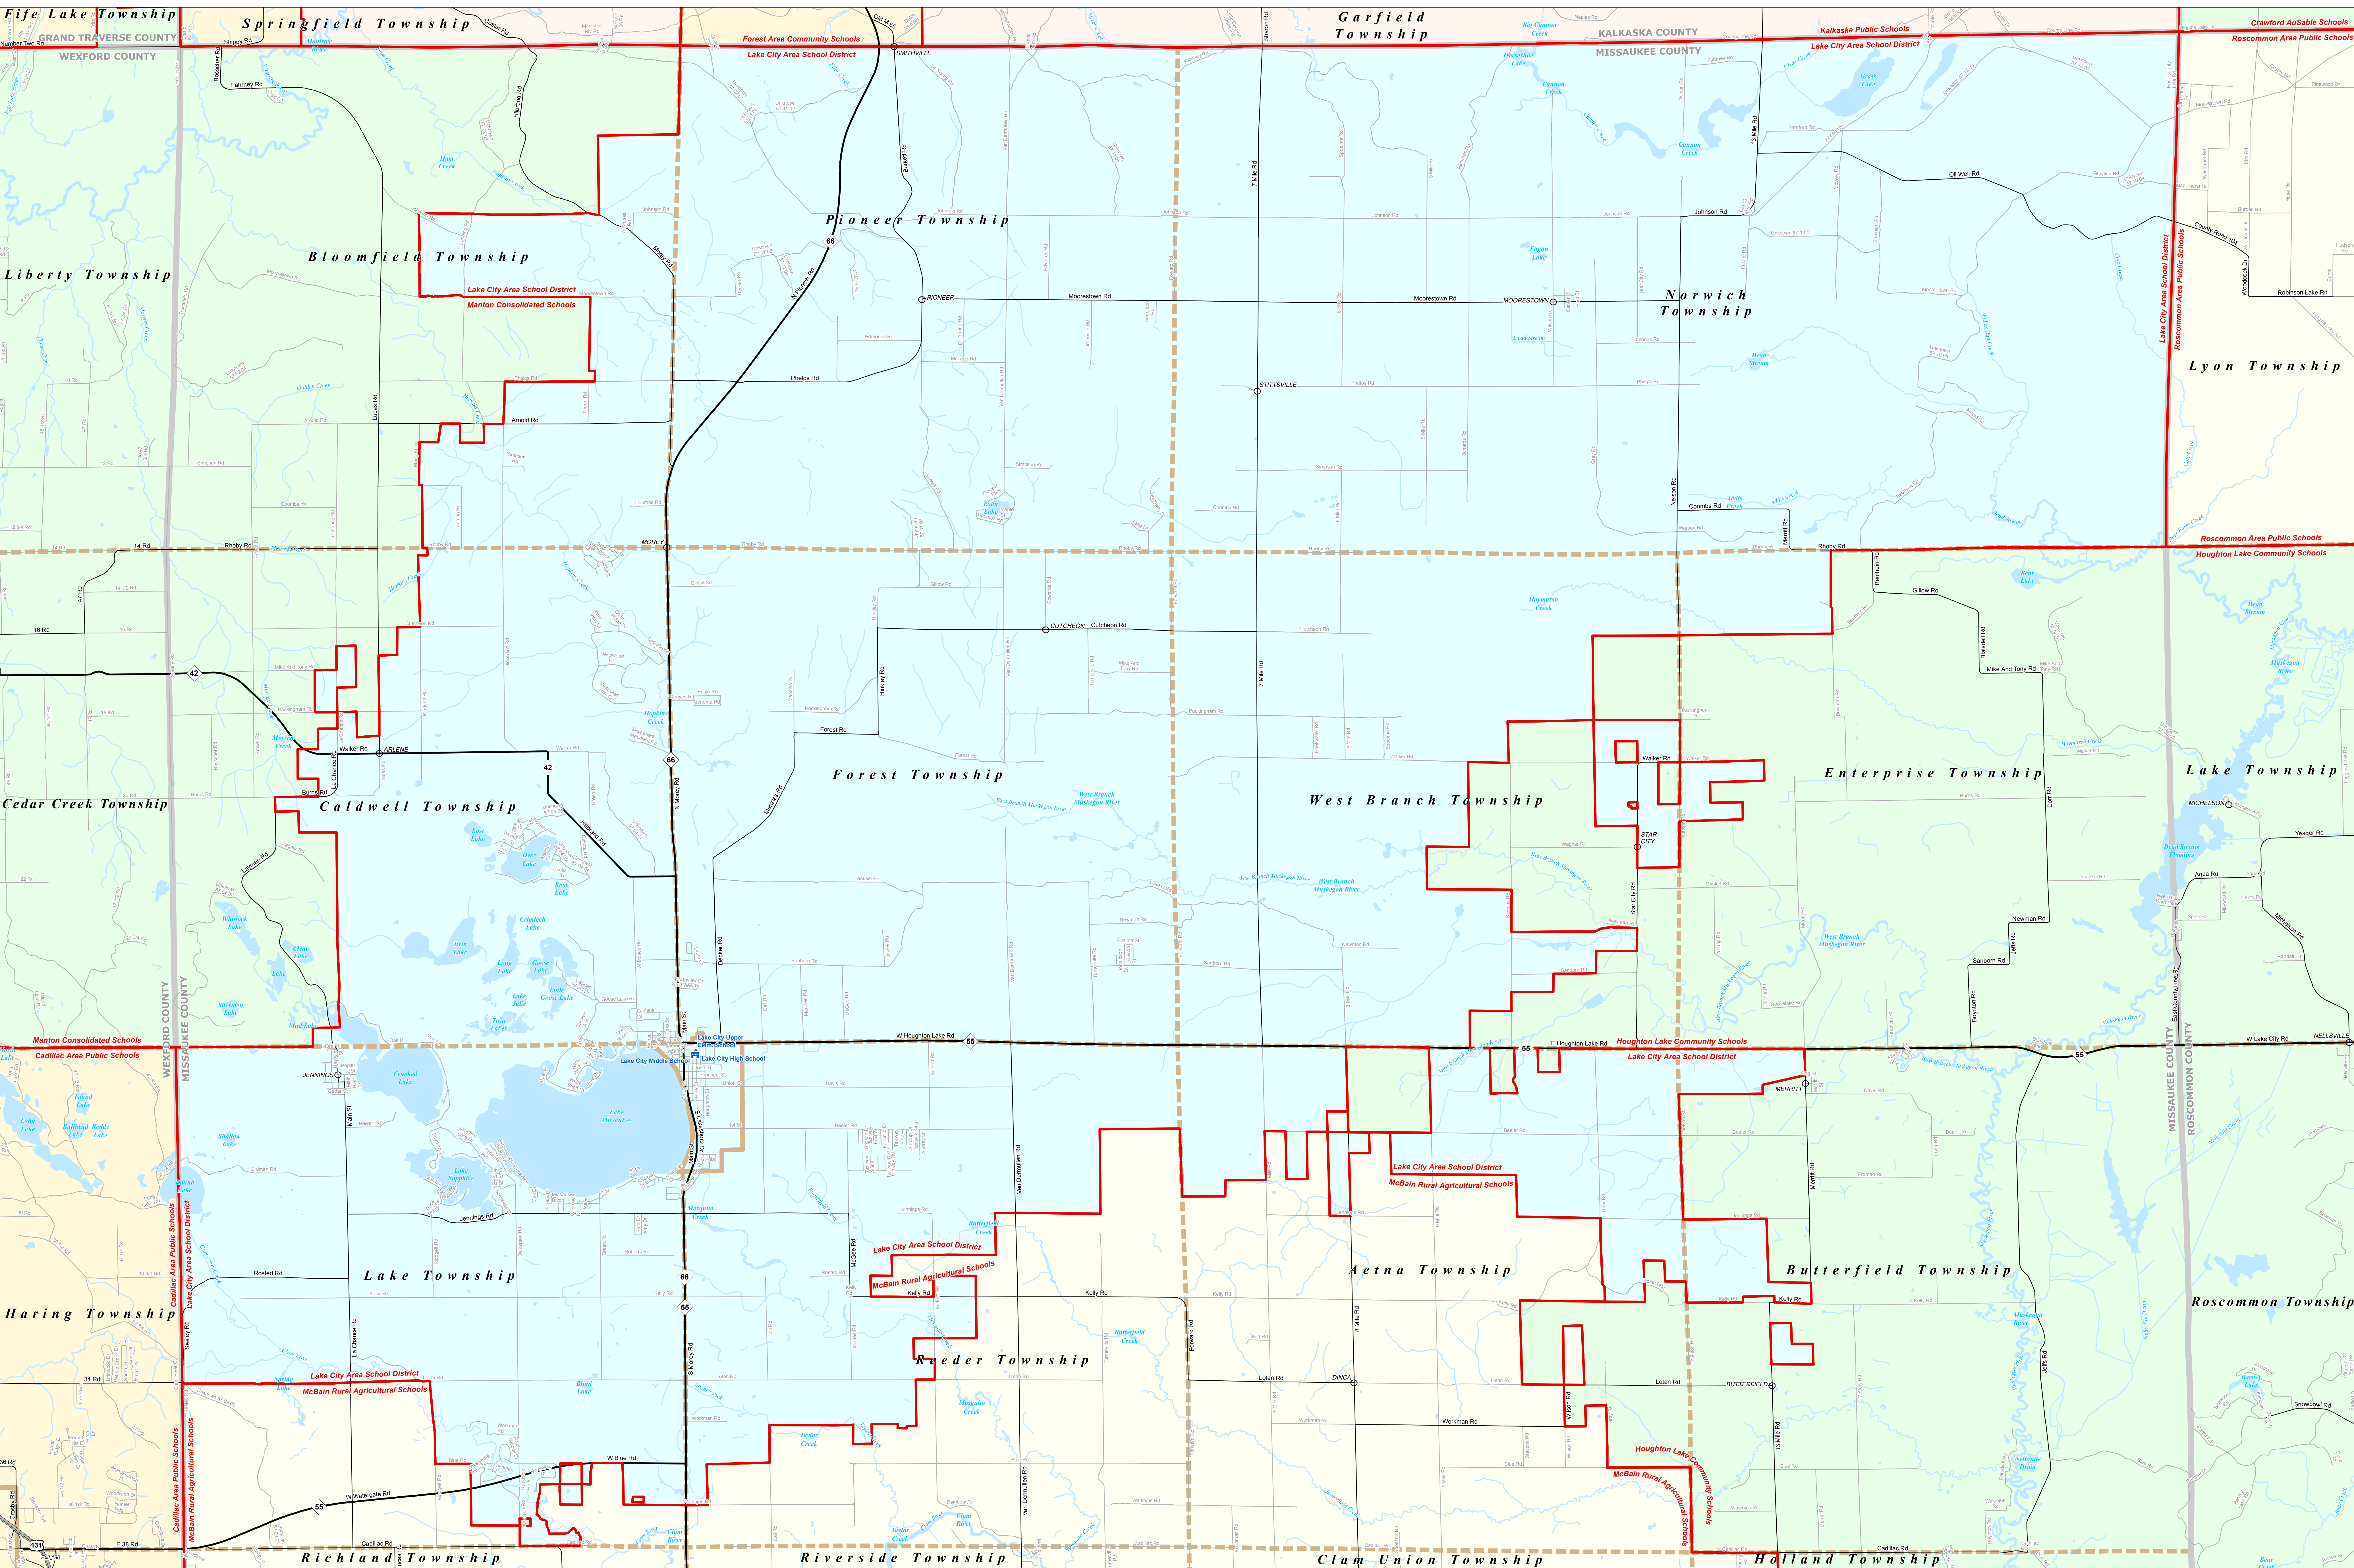

LAKE CITY AREA SCHOOL DISTRICT

Wexford-Missaukee ISD

0 0.25 0.5 1 Miles

All information presented in this publication is in the public domain and may be reproduced, reprinted, and redistributed as desired.

Legend	
School District	School
County	Water Feature
City	River, Stream, or Drain
Township	Freeway
Village	Highway
Census Designated Place	Primary Road
	Local Road
Railroad